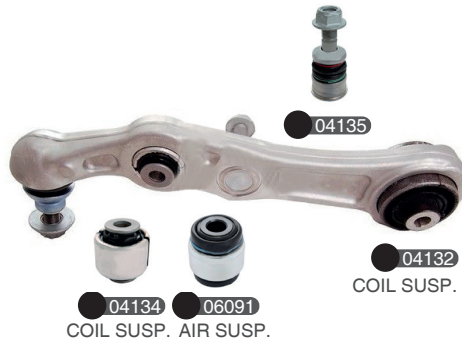

C-CLASS (S205) (09/2014-->)  
C-CLASS (W205) (02/2014-->)  
C-CLASS COUPE (C205) (10/2015-->)  
C-CLASS CABRIOLET (A205) (06/2016-->)

C-CLASS (S205) (09/2014-->)

C-CLASS (W205) (02/2014-->)

C-CLASS COUPE (C205) (10/2015-->)

C-CLASS CABRIOLET (A205) (06/2016-->)

LOWER EXC. 4MATIC  
EXC. 3.0 4.0L AMG

LOWER EXC. 4MATIC  
EXC. 3.0 4.0L AMG

04131  
LOWER 4MATIC  
EXC. 3.0 4.0L AMG

04131

06098

06098

C-CLASS (S205) (09/2014-->)  
C-CLASS (W205) (02/2014-->)  
C-CLASS COUPE (C205) (10/2015-->)  
C-CLASS CABRIOLET (A205) (06/2016-->)