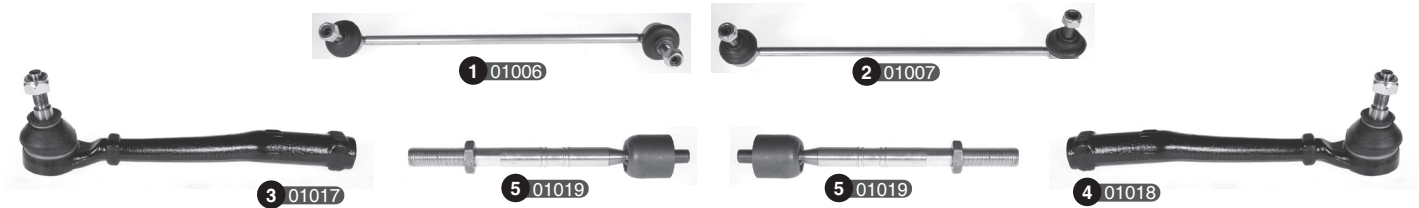

207 (WA_,WC_) (05/2006-->)
207 SW (WK_) (02/2007-->)
207 CC (WD_) (02/2007-->)

Ref	Old code	CODE	Description	OE - Number	OE - Number	FEATURES	Ref	Old code	CODE	Description	OE - Number	OE - Number	FEATURES
1	PJ169-L	01006	Stabilizer link-L	508769		M10x1,5-330 mm	7	PJ184-R	01023	Control arm complete-R	3521N8	9810588180	325 mm
2	PJ169-R	01007	Stabilizer link-R	508768		M10x1,5-330 mm	8	PJ183-L	01020	Control arm w/o ball joint-L	3520R7 Part of		-
3	PJ180-L	01017	Tie rod end-L	381767		M10x1,25-Female-M16x1,5-210 mm	9	PJ183-R	01021	Control arm w/o ball joint-R	3521N8 Part of		-
4	PJ180-R	01018	Tie rod end-R	381768		M10x1,25-Female-M16x1,5-210 mm	10	PJ188	01027	Ball joint	364056	364062	18
5	PJ181	01019	Axial joint	3812E8		M16x1,5-M12x1-213 mm	11	PJ186	01025	Bushing	3523CE	9677040580	Small
6	PJ184-L	01022	Control arm complete-L	3520R7	9810588280	325 mm	12	PJ187	01026	Bushing	3523CC	9680613880	Big
							13	-	03806	Clutch link	211766		-
							14	-	05086	Clutch link	211761		-