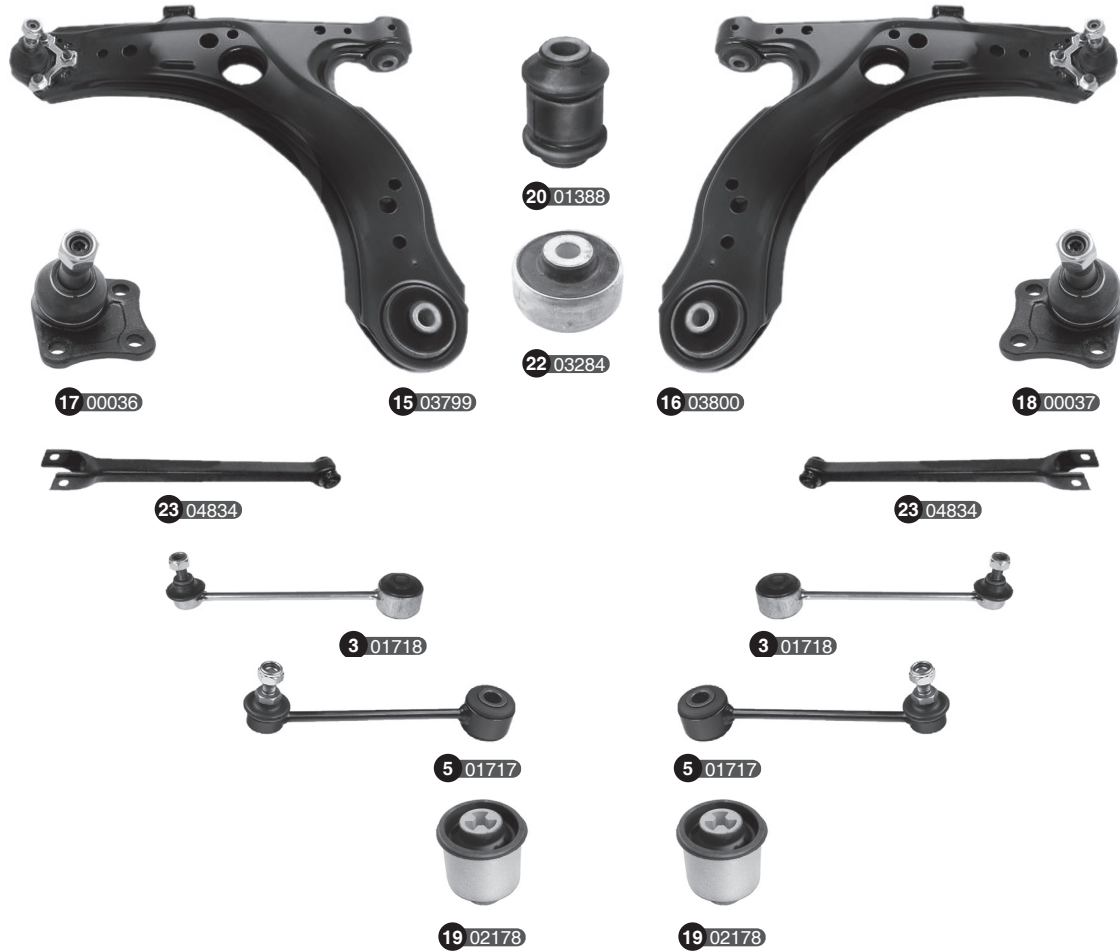

VOLKSWAGEN BORA (1J2) (10/1998-09/2005)  
VOLKSWAGEN BORA VARIANT (1J6) (05/1999-05/2005)

Ref	Old code	CODE	Description	OE - Number	OE - Number	FEATURES	Ref	Old code	CODE	Description	OE - Number	OE - Number	FEATURES
1	VW010	01386	Stabilizer link	1J0411315E	1J0411315G	-	13	SK004-L	01258	Control arm complete-L	1J0407151A+ 1J0407365A	1J0407151CS1+ 1J0407365J	-
2	VW011	01387	Stabilizer link	1J0411315	1J0411315J	-	14	SK004-R	01259	Control arm complete-R	1J0407151A+ 1J0407366A	1J0407151CS1+ 1J0407366J	-
3	-	01718	Stabilizer link	1J0505466C	-	Rear	15	-	03799	Control arm complete-L	1J0407151CS1R	-	Reinforced - Only replace in pairs
4	-	03226	Stabilizer link	1J0411315H	1J0411315K	-	16	-	03800	Control arm complete-R	1J0407151CS2R	-	Reinforced - Only replace in pairs
5	-	01717	Stabilizer link	1J0505466B	-	Rear	17	AU011-L	00036	Ball joint-L	1J0407365A	1J0407365J	M12x1,5
6	SK035-L	01266	Stabilizer link-L	1J0411315D	-	-	18	AU011-R	00037	Ball joint-R	1J0407366A	1J0407366J	M12x1,5
7	SK035-R	01267	Stabilizer link-R	1J0411316D	-	-	19	-	02178	Bushing	1J0501541C	-	Rear Axle
8	AU013-L	00040	Tie rod end-L	1J0422811B	1J0422811E	M12x1,5-Female-M14x1,5-94 mm	20	VW012	01388	Bushing	180407182	357407182	Small / Inner
9	AU013-R	00041	Tie rod end-R	1J0422812B	1J0422812E	M12x1,5-Female-M14x1,5-94 mm	21	VW013	01389	Bushing	180407181	L1J0407181	Big / Outer
10	AU015	00042	Axial joint	1J0422803A Part of	1J0422804A	M14x1,5-M16x1,5	22	-	03284	Bushing	6R0407181B	8N0407181B	Big
11	-	01478	Axial joint	1J0422803B Part of	1J0422821B	M14x1,5-M16x1,5	23	-	04834	Track rod	1J0505323E	1J0505323L	Rear
12	-	01840	Axial joint	1J0422821A	-	M14x1,5-M16x1,5	24	SK003	01257	Control arm w/o ball joint	1J0407151A	1J0407151CS1	-
							25	-	03798	Control arm w/o ball joint	1J0407151CS1R Part of	1J0407151CS2R Part of	-